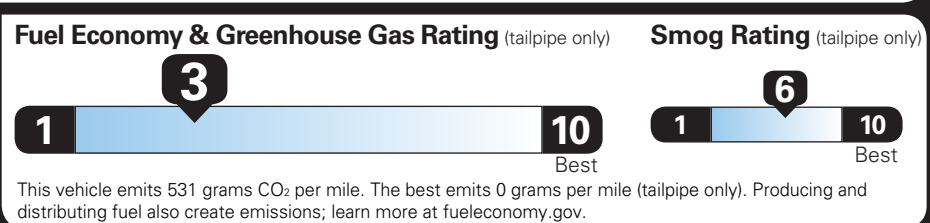

8 YEARS ONSTAR BASICS

- SEE ONSTAR.COM FOR TERMS
- USB PORTS
- DRIVER INFORMATION CENTER
- REMOTE KEYLESS ENTRY
- PUSH BUTTON START
- REAR SEAT REMINDER

INTERIOR

- AIR CONDITIONING
- POWER WINDOWS
- POWER DOOR LOCKS
- FRONT 40/20/40 BENCH SEATS W/ ARMREST & UNDERSEAT STORAGE
- REAR 60/40 FOLDING BENCH SEAT

EXTERIOR

- CORNERSTEP REAR BUMPER
- LOCKING TAILGATE
- FRONT RECOVERY HOOKS

MANUFACTURER'S SUGGESTED RETAIL PRICE

STANDARD VEHICLE PRICE $46,000.00

OPTIONS & PRICING

OPTIONS INSTALLED BY THE MANUFACTURER (MAY REPLACE STANDARD EQUIPMENT SHOWN)

ENGINE: 5.3L ECOTEC3 V8 WITH DYNAMIC FUEL MANAGEMENT	1,595.00
BLACK WORK STEP (DEALER INSTALLED)	575.00
CHEVYTEC SPRAY-ON BEDLINER	545.00
TRAILERING PACKAGE	425.00
AUTO LOCKING REAR DIFFERENTIAL	395.00
GVWR: 7,100 LBS. (3,221 KG)	INC.
REAR AXLE: 3.23 RATIO	INC.
17" PAINTED STEEL WHEELS	INC.

TOTAL OPTIONS	$3,535.00
TOTAL VEHICLE & OPTIONS	$49,535.00
DESTINATION CHARGE	2,795.00

TOTAL VEHICLE PRICE* $52,330.00

EPA DOT Fuel Economy and Environment

Gasoline Vehicle

SILVERADO 4WD

Fuel Economy

17 MPG combined city/hwy

15 MPG city

19 MPG highway

5.9 gallons per 100 miles

You spend **$6,000** more in fuel costs over 5 years compared to the average new vehicle.

Annual fuel cost $2,900

Actual results will vary for many reasons, including driving conditions and how you drive and maintain your vehicle. The average new vehicle gets 29 MPG and costs $8,500 to fuel over 5 years. Cost estimates are based on 15,000 miles per year at $3.30 per gallon. MPGe is miles per gasoline gallon equivalent. Vehicle emissions are a significant cause of climate change and smog.

fuelconomy.gov
Calculate personalized estimates and compare vehicles

GOVERNMENT 5-STAR SAFETY RATINGS

Overall Vehicle Score Not Rated

Based on the combined ratings of frontal, side and rollover. Should ONLY be compared to other vehicles of similar size and weight.

Frontal Crash	Driver Passenger	★★★★★
Based on the risk of injury in a frontal impact. Should ONLY be compared to other vehicles of similar size and weight.		
Side Crash	Front seat Rear seat	Not Rated Not Rated
Based on the risk of injury in a side impact.		
Rollover		★★★★
Based on the risk of rollover in a single-vehicle crash.		

Star ratings range from 1 to 5 stars (★★★★★) with 5 being the highest. Source: National Highway Traffic Safety Administration (NHTSA) www.safercar.gov or 1-888-327-4236

PARTS CONTENT INFORMATION

FOR VEHICLES IN THIS CARLINE:
U.S./CANADIAN PARTS CONTENT: 38%
MAJOR SOURCES OF FOREIGN PARTS CONTENT: MEXICO 36%

NOTE: PARTS CONTENT DOES NOT INCLUDE FINAL ASSEMBLY, DISTRIBUTION, OR OTHER NON-PARTS COSTS.

FOR THIS VEHICLE:
FINAL ASSEMBLY POINT: OSHAWA, ON CANADA
COUNTRY OF ORIGIN: ENGINE: UNITED STATES TRANSMISSION: UNITED STATES

This label has been applied pursuant to Federal law - Do not remove prior to delivery to the ultimate purchaser. *Includes Manufacturer's Recommended Pre-Delivery Service. Does not include dealer installed options and accessories not listed above, local taxes or license fees.

© 2009 General Motors LLC
GMLBL_PROD_0044 - 11/01/2025

ORDER NO FWVTGNO SALES CODE E
SALES MODEL CODE CK10543
DEALER NO 16493
FINAL ASSEMBLY:
OSHAWA, ON CANADA

VIN 2GCUKAE3T1185750 REISSUE

DEALER TO WHOM DELIVERED
ASHEVILLE CHEVROLET, INC.
205 SMOKEY PARK HWY
ASHEVILLE, NC 28806-1140

Better drives start with OnStar®
Activate today

Learn more at onstar.com, or scan the QR code
onstar.com/privacy